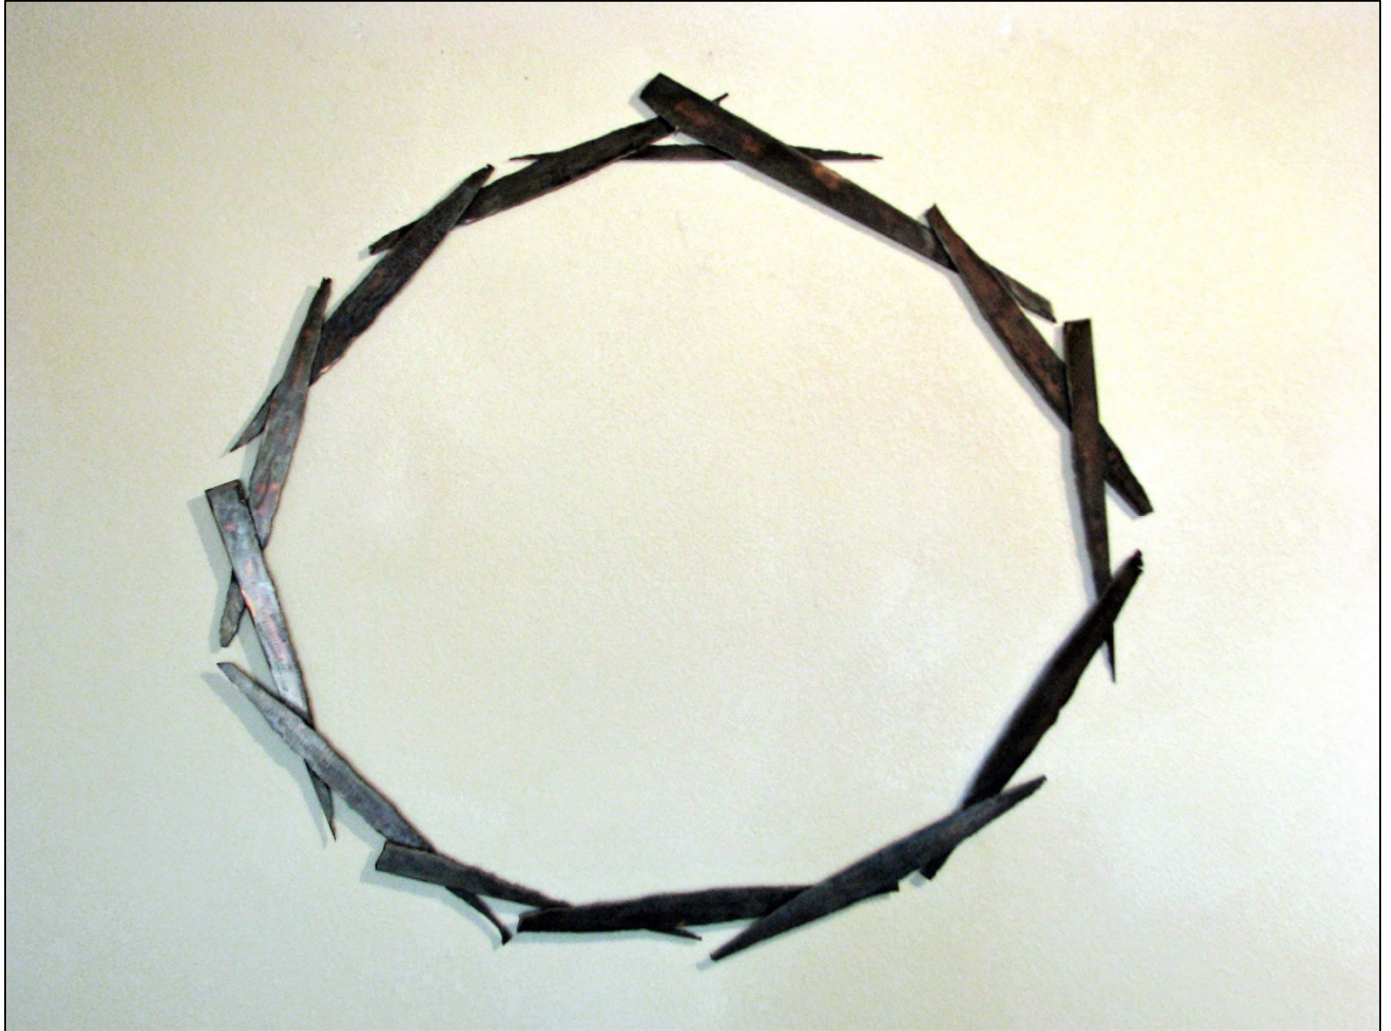

Joe Forrest Sackett
www.JoeForrestSackett.com
Albuquerque

"Persona"

2009

56x30x30

Painted and carved wood, steel

Private collection

Joe Forrest Sackett
www.JoeForrestSackett.com
Albuquerque

"Ring"